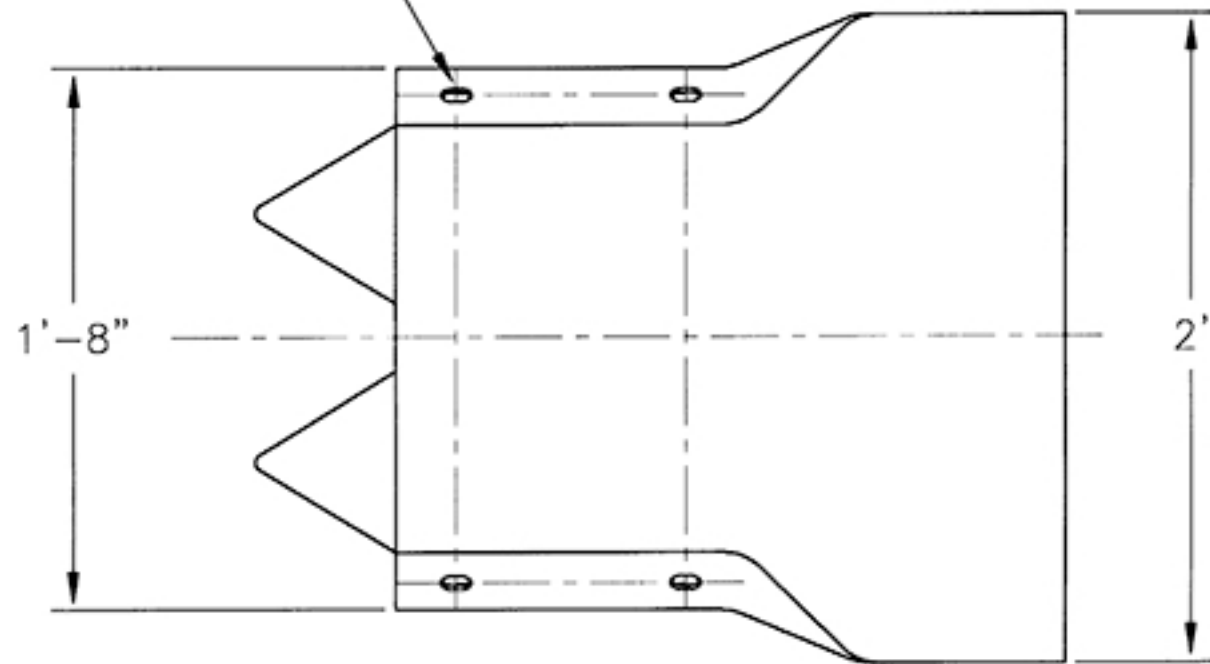

29/32 X 1 1/8
SPLICE BOLT SLOTS

12/THRIE
BEAM BUFFER