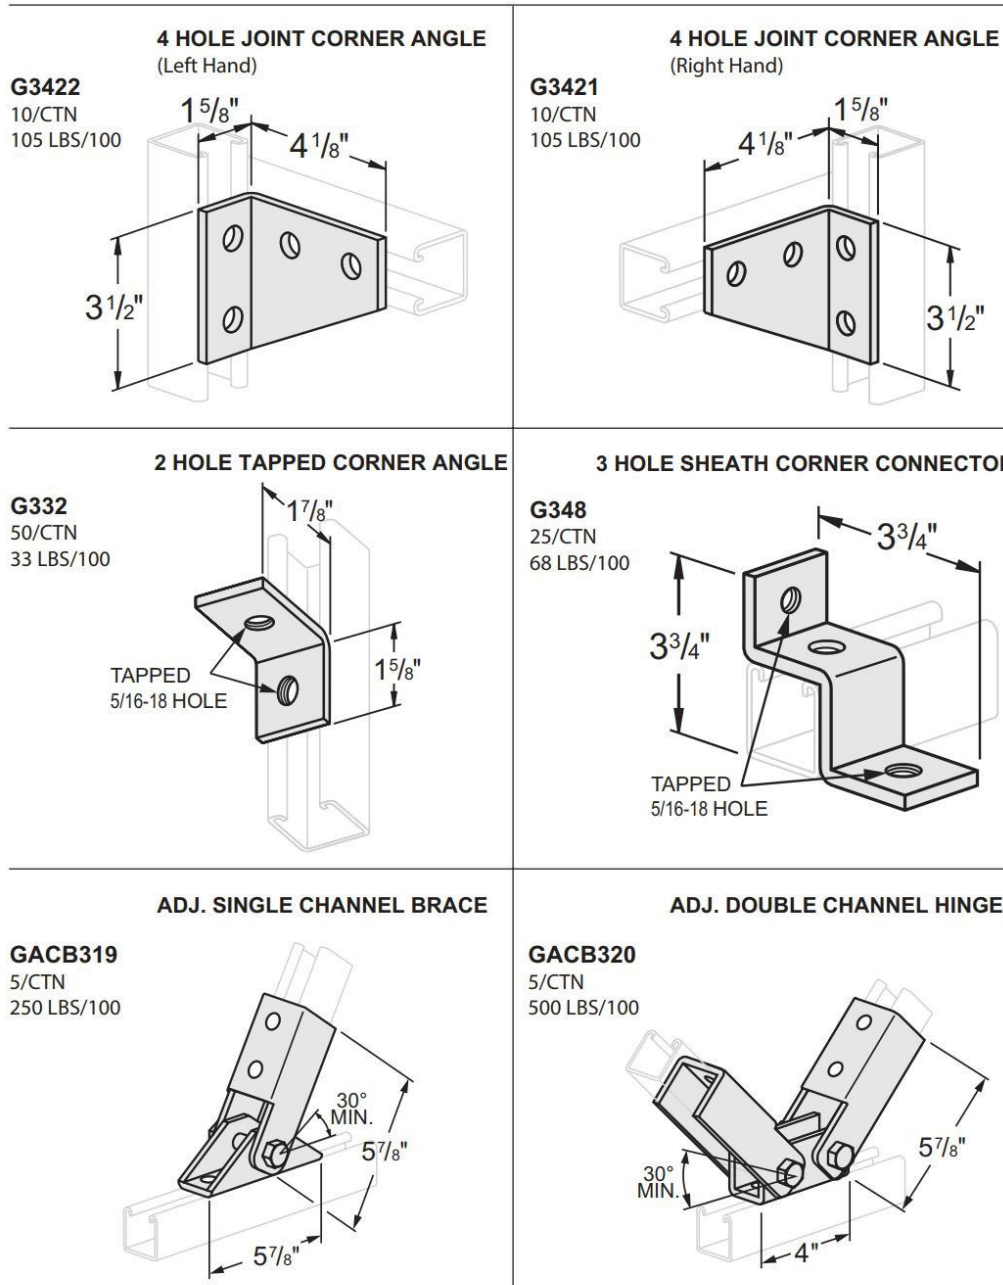

G-STRUT 4100 13th Street SW, Canton OH 44710
 Phone: 866.997.8788 – Fax: 330.477.0626
www.gregorystrut.com

G3422, G3421, G332, G348, GACB319, GACB320

Adjustable Angle Fittings

* MATERIAL IS 1-5/8" WIDE x 1/4" THICK UNLESS SPECIFIED • HOLES ARE 9/16" DIAMETER UNLESS SPECIFIED *