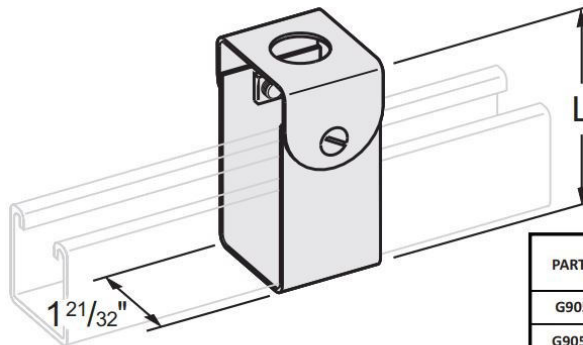

G-STRUT 4100 13th Street SW, Canton OH 44710
 Phone: 866.997.8788 – Fax: 330.477.0626
www.gregorystrut.com

G622, G623, G624, G625, G905, G9051

Clevis Fittings

2 HOLE CLEVIS

PART #	SIZE (L)	CARTON QTY.	LBS./ 100pcs
G6221	2-13/32"	25	57
G6222	3-25/32"	25	73
G6223	4-3/4"	25	84
G6224	4"	25	78
G6225	5"	25	89
G6226	6"	25	107
G6227	7"	25	112
G6228	8"	25	124

3 HOLE CLEVIS

G623
 25/CTN
 75 LBS/100

3 HOLE SUSPENSION CLEVIS

G624
 25/CTN
 75 LBS/100

4 HOLE SUSPENSION CLEVIS

G625
 25/CTN
 76 LBS/100

DOUBLE CLEVIS HANGERS

PART #	USE WITH CHANNEL	SIZE (L)	CARTON QTY.	LBS./ 100pcs
G905	13/16" & 1"	2-3/16"	25	34
G9051	1-5/8"	3-1/2"	25	40

* MATERIAL IS 1-5/8" WIDE x 1/4" THICK UNLESS SPECIFIED • HOLES ARE 9/16" DIAMETER UNLESS SPECIFIED *

PROJECT INFORMATION	APPROVAL STAMP
Project:	Notes:
Address:	
Contractor:	
Engineer:	
Date:	
Approved <input type="checkbox"/> Approved as Noted <input type="checkbox"/> Not Approved <input type="checkbox"/>	