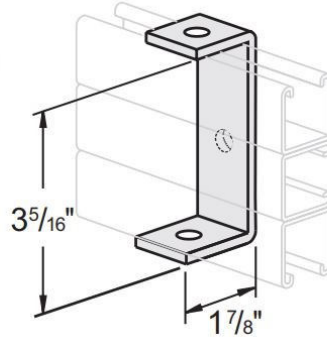

G-STRUT 4100 13th Street SW, Canton OH 44710
 Phone: 866.997.8788 – Fax: 330.477.0626
www.gregorystrut.com

G622, G623, G624, G625, G905, G9051

Clevis Fittings

2 HOLE CLEVIS

PART #	SIZE (L)	CARTON QTY.	LBS./ 100pcs
G6221	2-13/32"	25	57
G6222	3-25/32"	25	73
G6223	4-3/4"	25	84
G6224	4"	25	78
G6225	5"	25	89
G6226	6"	25	107
G6227	7"	25	112
G6228	8"	25	124

3 HOLE CLEVIS

G623
 25/CTN
 75 LBS/100

3 HOLE SUSPENSION CLEVIS

G624
 25/CTN
 75 LBS/100

4 HOLE SUSPENSION CLEVIS

G625
 25/CTN
 76 LBS/100

DOUBLE CLEVIS HANGERS

PART #	USE WITH CHANNEL	SIZE (L)	CARTON QTY.	LBS./ 100pcs
G905	13/16" & 1"	2-3/16"	25	34
G9051	1-5/8"	3-1/2"	25	40

* MATERIAL IS 1-5/8" WIDE x 1/4" THICK UNLESS SPECIFIED • HOLES ARE 9/16" DIAMETER UNLESS SPECIFIED *

PROJECT INFORMATION	APPROVAL STAMP
Project:	Notes:
Address:	
Contractor:	
Engineer:	
Date:	
Approved <input type="checkbox"/> Approved as Noted <input type="checkbox"/> Not Approved <input type="checkbox"/>	