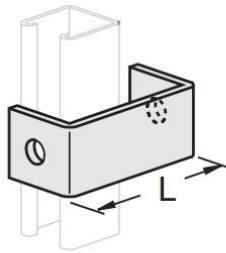

G-STRUT 4100 13th Street SW, Canton OH 44710
 Phone: 866.997.8788 – Fax: 330.477.0626
www.gregorystrut.com

G622, G623, G624, G625, G905, G9051

Clevis Fittings

2 HOLE CLEVIS

PART #	SIZE (L)	CARTON QTY.	LBS./ 100pcs
G6221	2-13/32"	25	57
G6222	3-25/32"	25	73
G6223	4-3/4"	25	84
G6224	4"	25	78
G6225	5"	25	89
G6226	6"	25	107
G6227	7"	25	112
G6228	8"	25	124

3 HOLE CLEVIS

G623
 25/CTN
 75 LBS/100

3 HOLE SUSPENSION CLEVIS

G624
 25/CTN
 75 LBS/100

4 HOLE SUSPENSION CLEVIS

G625
 25/CTN
 76 LBS/100

DOUBLE CLEVIS HANGERS

PART #	USE WITH CHANNEL	SIZE (L)	CARTON QTY.	LBS./ 100pcs
G905	13/16" & 1"	2-3/16"	25	34
G9051	1-5/8"	3-1/2"	25	40

* MATERIAL IS 1-5/8" WIDE x 1/4" THICK UNLESS SPECIFIED • HOLES ARE 9/16" DIAMETER UNLESS SPECIFIED *

PROJECT INFORMATION	APPROVAL STAMP
Project:	Notes:
Address:	
Contractor:	
Engineer:	
Date:	
Approved <input type="checkbox"/> Approved as Noted <input type="checkbox"/> Not Approved <input type="checkbox"/>	