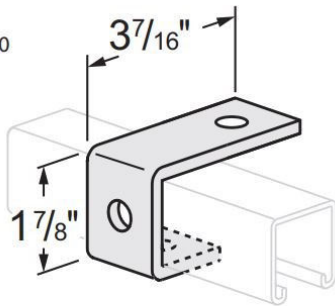

G-STRUT 4100 13th Street SW, Canton OH 44710
 Phone: 866.997.8788 – Fax: 330.477.0626
www.gregorystrut.com

G622, G623, G624, G625, G905, G9051

Clevis Fittings

2 HOLE CLEVIS

PART #	SIZE (L)	CARTON QTY.	LBS./ 100pcs
G6221	2-13/32"	25	57
G6222	3-25/32"	25	73
G6223	4-3/4"	25	84
G6224	4"	25	78
G6225	5"	25	89
G6226	6"	25	107
G6227	7"	25	112
G6228	8"	25	124

3 HOLE CLEVIS

G623
 25/CTN
 75 LBS/100

3 HOLE SUSPENSION CLEVIS

G624
 25/CTN
 75 LBS/100

4 HOLE SUSPENSION CLEVIS

G625
 25/CTN
 76 LBS/100

DOUBLE CLEVIS HANGERS

PART #	USE WITH CHANNEL	SIZE (L)	CARTON QTY.	LBS./ 100pcs
G905	13/16" & 1"	2-3/16"	25	34
G9051	1-5/8"	3-1/2"	25	40

* MATERIAL IS 1-5/8" WIDE x 1/4" THICK UNLESS SPECIFIED • HOLES ARE 9/16" DIAMETER UNLESS SPECIFIED *

PROJECT INFORMATION	APPROVAL STAMP
Project:	Notes:
Address:	
Contractor:	
Engineer:	
Date:	
Approved <input type="checkbox"/> Approved as Noted <input type="checkbox"/> Not Approved <input type="checkbox"/>	