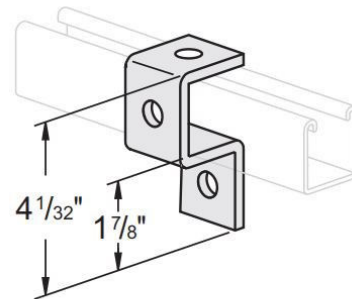

G-STRUT 4100 13th Street SW, Canton OH 44710
 Phone: 866.997.8788 – Fax: 330.477.0626
www.gregorystrut.com

G622, G623, G624, G625, G905, G9051

Clevis Fittings

2 HOLE CLEVIS

PART #	SIZE (L)	CARTON QTY.	LBS./ 100pcs
G6221	2-13/32"	25	57
G6222	3-25/32"	25	73
G6223	4-3/4"	25	84
G6224	4"	25	78
G6225	5"	25	89
G6226	6"	25	107
G6227	7"	25	112
G6228	8"	25	124

3 HOLE CLEVIS

G623
 25/CTN
 75 LBS/100

3 HOLE SUSPENSION CLEVIS

G624
 25/CTN
 75 LBS/100

4 HOLE SUSPENSION CLEVIS

G625
 25/CTN
 76 LBS/100

DOUBLE CLEVIS HANGERS

PART #	USE WITH CHANNEL	SIZE (L)	CARTON QTY.	LBS./ 100pcs
G905	13/16" & 1"	2-3/16"	25	34
G9051	1-5/8"	3-1/2"	25	40

* MATERIAL IS 1-5/8" WIDE x 1/4" THICK UNLESS SPECIFIED • HOLES ARE 9/16" DIAMETER UNLESS SPECIFIED *

PROJECT INFORMATION	APPROVAL STAMP
Project:	Notes:
Address:	
Contractor:	
Engineer:	
Date:	
Approved <input type="checkbox"/> Approved as Noted <input type="checkbox"/> Not Approved <input type="checkbox"/>	