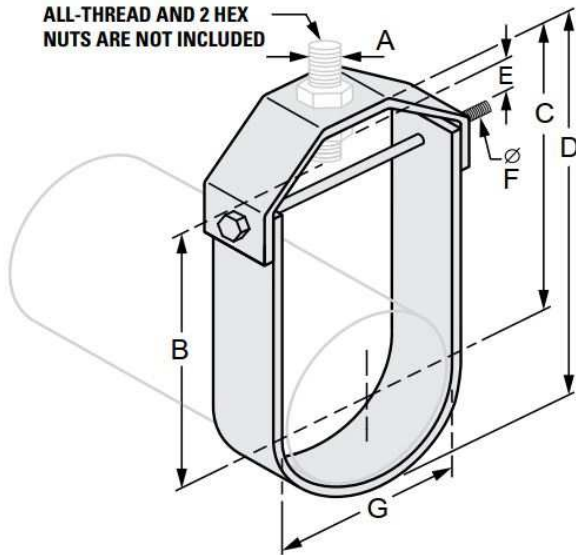

G-STRUT 4100 13th Street SW, Canton OH 44710

Phone: 866.997.8788 – Fax: 330.477.0626

www.gregorystrut.com

COPPER CLEVIS HANGER – SERIES W430

- Size Range:** 1/2" through 4" pipe size.
- Material:** Carbon Steel.
- Finish:** Copper Plated.
- Ordering:** Specify rod size; pipe size; finish and series #.
- Function:** Recommended for the suspension of copper tubing stationary pipe lines allowing for vertical adjustment.
- Available In:** Electro-Galvanized or Hot Dipped Galvanized.

PART #	PIPE SIZE	SIZE (A)	SIZE (B)	SIZE (C)	SIZE (D)	SIZE (E)	SIZE (F)	SIZE (G)	MAXIMUM RECOMMENDED LOAD(lbs.)	CARTON QTY.	LBS./100pcs
W430304	1/2"	3/8"	1-1/2"	2-1/2"	2-7/8"	1-3/16"	1/4"	11/16"	150	100	22
W430306	3/4"	3/8"	1-5/8"	2-5/8"	3-1/4"	1-3/16"	1/4"	3/4"	150	100	20
W430310	1"	3/8"	1-3/4"	2-3/4"	3-1/2"	1-3/16"	1/4"	1-1/4"	250	100	20
W430312	1-1/4"	3/8"	1-7/8"	2-7/8"	3-5/8"	1-3/16"	1/4"	1-1/2"	250	100	22
W430314	1-1/2"	3/8"	2"	3"	4"	1-3/16"	1/4"	1-3/4"	250	100	18
W430320	2"	3/8"	1-3/8"	3-3/8"	4-1/8"	1-3/16"	1/4"	2-3/8"	250	100	24
W430324	2-1/2"	1/2"	3"	4"	5"	1-3/4"	1/4"	2-3/4"	350	50	28
W430330	3"	1/2"	3-5/8"	4-5/8"	5-1/2"	1-3/4"	3/8"	3-3/8"	350	BULK	70
W430334	3-1/2"	1/2"	4"	5"	5-7/8"	1-3/4"	3/8"	4"	350	BULK	84
W430340	4"	5/8"	4-1/4"	5-1/4"	6-3/8"	1-3/4"	3/8"	4-1/2"	400	BULK	90

All above clevis hangers are copper plated. To order other finishes, change the 5th character in the Part # as seen below:

ELECTRO-GALVANIZED = 2

HOT DIP GALVANIZED = 9

Example: **W430304** = ELECTRO-GALV