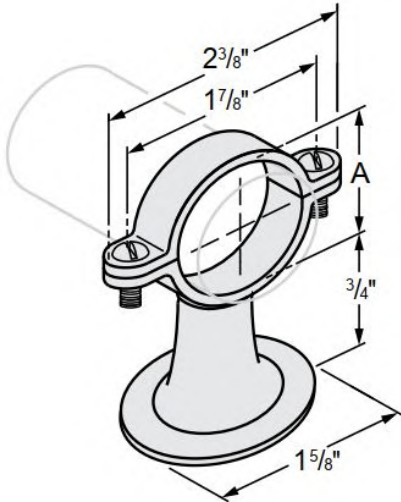

G-STRUT 4100 13th Street SW, Canton OH 44710

Phone: 866.997.8788 – Fax: 330.477.0626

www.gregorystrut.com

VAN HANGER – SERIES W755

Size Range: 1/2" through 1" copper tubing.

Finish: Copper.

Ordering: Specify copper tube size and series #.

Function: It replaces the heavy cast brass concealed screw hanger. It is made to support pipes at various distances from the wall.

PART #	SIZE (A)	CARTON QTY.	LBS./ 100pcs
W755304	1/2"	25	7.5
W755306	3/4"	25	8
W755310	1"	25	8.5

COPPER HINGED SPLIT RING HANGER – SERIES W765

Size Range: 3/8" through 2" pipe size.

Material: Malleable Iron.

Finish: Copper Plating.

Ordering: Specify pipe size; finish and series #.

Function: Recommended for the suspension of non-insulated stationary pipe.

PART #	PIPE SIZE	SIZE (A)	SIZE (B)	MAXIMUM RECOMMENDED LOAD(lbs.)	CARTON QTY.	LBS./ 100pcs
W765303	3/8"	3/8"	5/8"	180	100	10
W765304	1/2"	3/8"	7/8"	180	100	13
W765306	3/4"	3/8"	1"	180	100	14
W765310	1"	3/8"	1"	180	100	16
W765312	1-1/4"	3/8"	1-1/8"	180	50	22
W765314	1-1/2"	3/8"	1-1/4"	180	50	24
W765320	2"	3/8"	1-1/2"	180	50	31