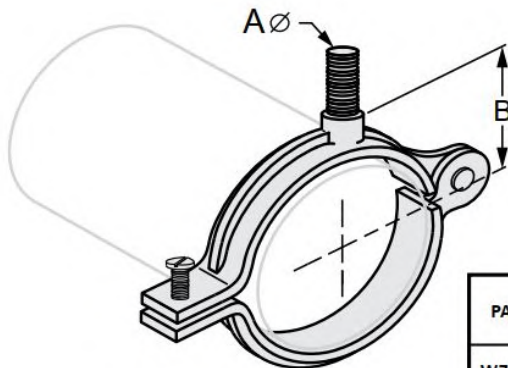

G-STRUT 4100 13th Street SW, Canton OH 44710

Phone: 866.997.8788 – Fax: 330.477.0626

www.gregorystrut.com

VAN HANGER – SERIES W755

Size Range: 1/2" through 1" copper tubing.

Finish: Copper.

Ordering: Specify copper tube size and series #.

Function: It replaces the heavy cast brass concealed screw hanger. It is made to support pipes at various distances from the wall.

PART #	SIZE (A)	CARTON QTY.	LBS./ 100pcs
W755304	1/2"	25	7.5
W755306	3/4"	25	8
W755310	1"	25	8.5

COPPER HINGED SPLIT RING HANGER – SERIES W765

Size Range: 3/8" through 2" pipe size.

Material: Malleable Iron.

Finish: Copper Plating.

Ordering: Specify pipe size; finish and series #.

Function: Recommended for the suspension of non-insulated stationary pipe.