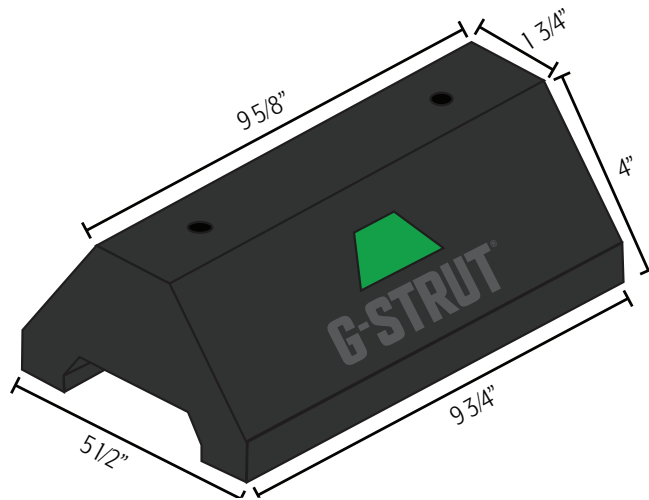

4100 13th St. SW, Canton, OH 44710
866-997-8788 (866-99STRUT)

gregorystrut.com

G-STRUT is a product of Gregory Strut

100 SERIES

GRB100

STANDARD ROOF BLOCK AND CHANNEL

Environmentally friendly blocks. Made from 100% recycled tires.

GRB100 FEATURES AND BENEFITS

Materials/finishes	100% recycled rubber base
Safety	Green reflector for high visibility and safety
Weight (lbs.)	4.5
Static load capacity (lbs.)	500
Ordering	360 pieces per skid

100 SERIES OVERVIEW

STANDARD ROOFTOP BLOCK SUPPORT

With 13/16" x 1 5/8", 14 gauge (G134), pre-galvanized steel strut channel*

*(GRB100 is base only, no channel)

- Comes pre-assembled at factory
- 14 gauge, 13/16" pre-galvanized steel channel
- Uses standard strut fittings and clamps
- 100% recycled rubber block
- UV resistant materials
- Green reflector for high visibility and safety
- Innovative design inhibits floating and shifting
- Freeze and thaw resistant
- LEED certifiable product
- Vibration dampening
- Compatible with most rooftop materials