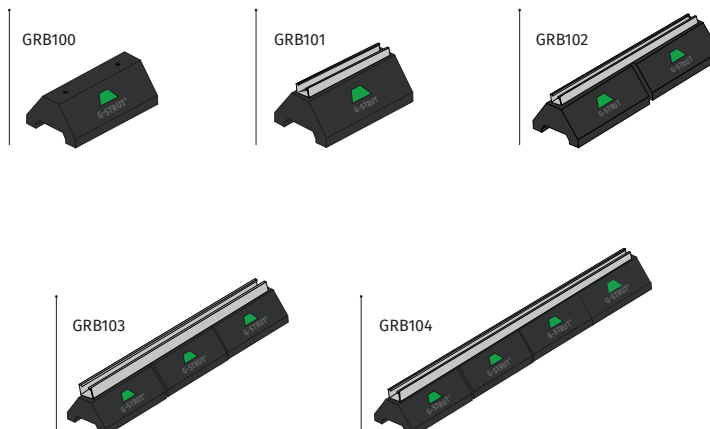

GRB100 FEATURES AND BENEFITS

Materials/finishes	100% recycled rubber base
Safety	Green reflector for high visibility and safety
Weight (lbs.)	4.5
Static load capacity (lbs.)	500
Ordering	360 pieces per skid

100 SERIES OVERVIEW

STANDARD ROOFTOP BLOCK SUPPORT

With 13/16" x 1 5/8", 14 gauge (G134), pre-galvanized steel strut channel*

*(GRB100 is base only, no channel)

- Comes pre-assembled at factory
- 14 gauge, 13/16" pre-galvanized steel channel
- Uses standard strut fittings and clamps
- 100% recycled rubber block
- UV resistant materials
- Green reflector for high visibility and safety
- Innovative design inhibits floating and shifting
- Freeze and thaw resistant
- LEED certifiable product
- Vibration dampening
- Compatible with most rooftop materials