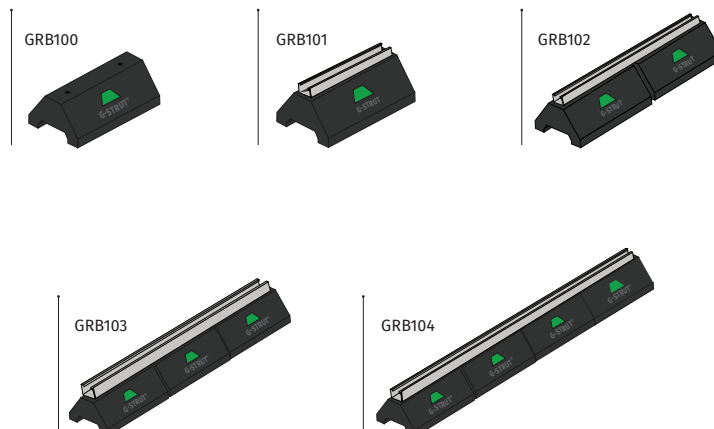

GRB101 FEATURES AND BENEFITS

Materials/finishes	100% recycled rubber base; 1/ 5/8" x 13/16" pre-galvanized strut
Safety	Green reflector for high visibility and safety
Weight (lbs.)	5.3
Static load capacity (lbs.)	500
Ordering	352 pieces per skid

100 SERIES OVERVIEW

STANDARD ROOFTOP BLOCK SUPPORT

With 13/16" x 1 5/8", 14 gauge (G134), pre-galvanized steel strut channel*

*(GRB100 is base only, no channel)

- Comes pre-assembled at factory
- 14 gauge, 13/16" pre-galvanized steel channel
- Uses standard strut fittings and clamps
- 100% recycled rubber block
- UV resistant materials
- Green reflector for high visibility and safety
- Innovative design inhibits floating and shifting
- Freeze and thaw resistant
- LEED certifiable product
- Vibration dampening
- Compatible with most rooftop materials