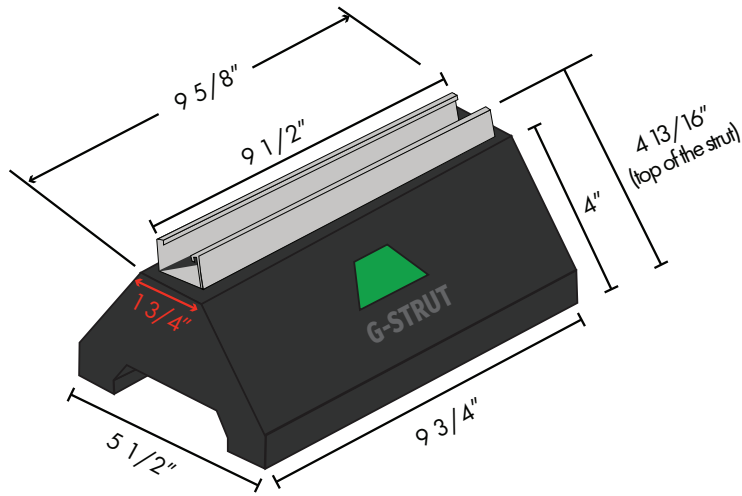

4100 13th St. SW, Canton, OH 44710
866-997-8788 (866-99STRUT)

gregorystrut.com

G-STRUT is a product of Gregory Strut

100 SERIES

GRB101

ROOFTOP SUPPORT BLOCK WITH STRUT

Environmentally friendly blocks. Made from 100% recycled tires.

GRB101 FEATURES AND BENEFITS

Materials/finishes	100% recycled rubber base; 1/ 5/8" x 13/16" pre-galvanized strut
Safety	Green reflector for high visibility and safety
Weight (lbs.)	5.3
Static load capacity (lbs.)	500
Ordering	352 pieces per skid

100 SERIES OVERVIEW

STANDARD ROOFTOP BLOCK SUPPORT

With 13/16" x 1 5/8", 14 gauge (G134), pre-galvanized steel strut channel*

*(GRB100 is base only, no channel)

- Comes pre-assembled at factory
- 14 gauge, 13/16" pre-galvanized steel channel
- Uses standard strut fittings and clamps
- 100% recycled rubber block
- UV resistant materials
- Green reflector for high visibility and safety
- Innovative design inhibits floating and shifting
- Freeze and thaw resistant
- LEED certifiable product
- Vibration dampening
- Compatible with most rooftop materials