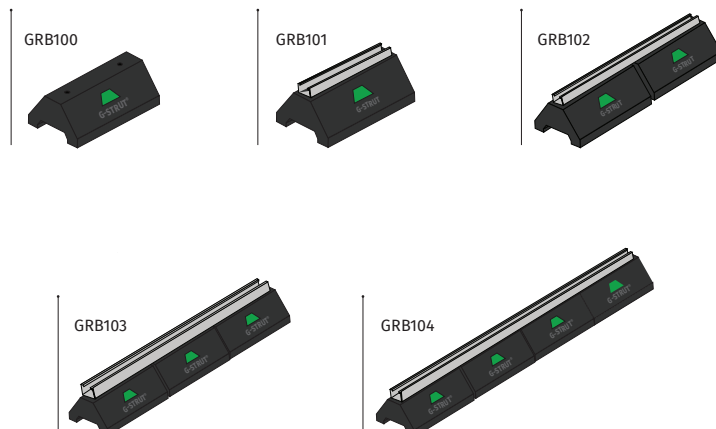

GRB102 FEATURES AND BENEFITS

Materials/finishes	100% recycled rubber base; 1 5/8" x 13/16" pre-galvanized strut (20")
Safety	Green reflector for high visibility and safety
Weight (lbs.)	10.6
Static load capacity (lbs.)	1,000
Ordering	128 pieces per skid

100 SERIES OVERVIEW

STANDARD ROOFTOP BLOCK SUPPORT

With 13/16" x 1 5/8", 14 gauge (G134), pre-galvanized steel strut channel*

*(GRB100 is base only, no channel)

- Comes pre-assembled at factory
- 14 gauge, 13/16" pre-galvanized steel channel
- Uses standard strut fittings and clamps
- 100% recycled rubber block
- UV resistant materials
- Green reflector for high visibility and safety
- Innovative design inhibits floating and shifting
- Freeze and thaw resistant
- LEED certifiable product
- Vibration dampening
- Compatible with most rooftop materials