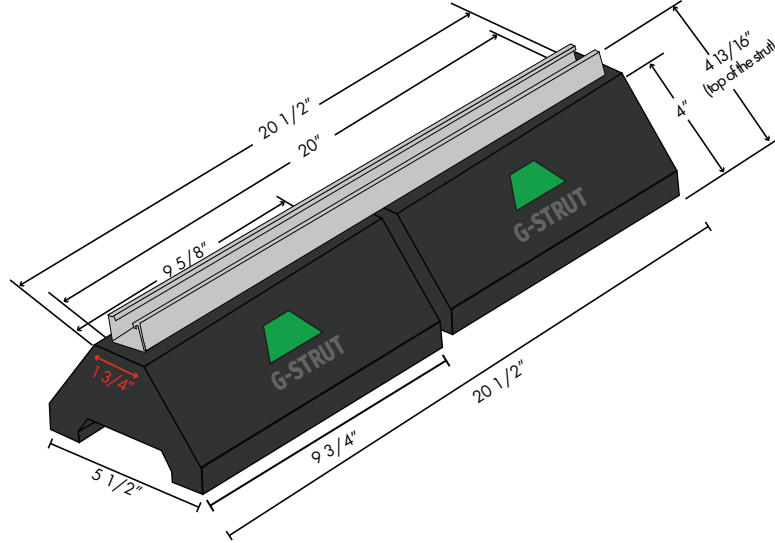

4100 13th St. SW, Canton, OH 44710
866-997-8788 (866-99STRUT)

gregorystrut.com

G-STRUT is a product of Gregory Strut

100 SERIES

GRB102

Environmentally friendly blocks. Made from 100% recycled tires.

ROOFTOP SUPPORT BLOCK WITH 20" STRUT

GRB102 FEATURES AND BENEFITS

Materials/finishes	100% recycled rubber base; 1 5/8" x 13/16" pre-galvanized strut (20")
Safety	Green reflector for high visibility and safety
Weight (lbs.)	10.6
Static load capacity (lbs.)	1,000
Ordering	128 pieces per skid

100 SERIES OVERVIEW

STANDARD ROOFTOP BLOCK SUPPORT

With 13/16" x 1 5/8", 14 gauge (G134), pre-galvanized steel strut channel*

*(GRB100 is base only, no channel)

- Comes pre-assembled at factory
- 14 gauge, 13/16" pre-galvanized steel channel
- Uses standard strut fittings and clamps
- 100% recycled rubber block
- UV resistant materials
- Green reflector for high visibility and safety
- Innovative design inhibits floating and shifting
- Freeze and thaw resistant
- LEED certifiable product
- Vibration dampening
- Compatible with most rooftop materials