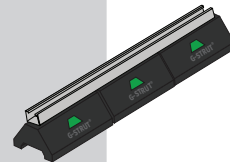

100 SERIES OVERVIEW

STANDARD ROOFTOP BLOCK SUPPORT

With 13/16" x 1 5/8", 14 gauge (G134), pre-galvanized steel strut channel*

*(GRB100 is base only, no channel)

- Comes pre-assembled at factory
- 14 gauge, 13/16" pre-galvanized steel channel
- Uses standard strut fittings and clamps
- 100% recycled rubber block
- UV resistant materials
- Green reflector for high visibility and safety
- Innovative design inhibits floating and shifting
- Freeze and thaw resistant
- LEED certifiable product
- Vibration dampening
- Compatible with most rooftop materials

GRB100	9.8" single base, no channel
---------------	------------------------------

GRB101	9.8" single base, with channel
---------------	--------------------------------

GRB102	20" system with 2 bases
---------------	-------------------------

GRB103	30" system with 3 bases
---------------	-------------------------

GRB104	40" system with 4 bases
---------------	-------------------------