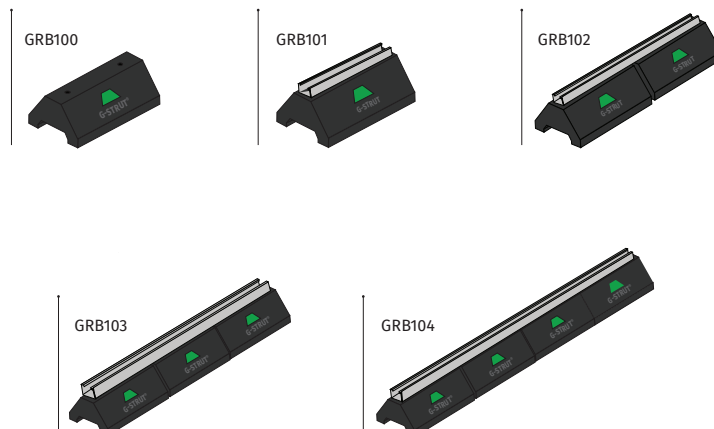

GRB103 FEATURES AND BENEFITS

Materials/finishes	100% recycled rubber base; 1 5/8" x 13/16" pre-galvanized strut (30")
Safety	Green reflector for high visibility and safety
Weight (lbs.)	15.9
Static load capacity (lbs.)	1,000
Ordering	100 pieces per skid
Notes	Available in all deeper strut profiles (see catalog for reference)

100 SERIES OVERVIEW

STANDARD ROOFTOP BLOCK SUPPORT

With 13/16" x 1 5/8", 14 gauge (G134), pre-galvanized steel strut channel*

*(GRB100 is base only, no channel)

- Comes pre-assembled at factory
- 14 gauge, 13/16" pre-galvanized steel channel
- Uses standard strut fittings and clamps
- 100% recycled rubber block
- UV resistant materials
- Green reflector for high visibility and safety
- Innovative design inhibits floating and shifting
- Freeze and thaw resistant
- LEED certifiable product
- Vibration dampening
- Compatible with most rooftop materials