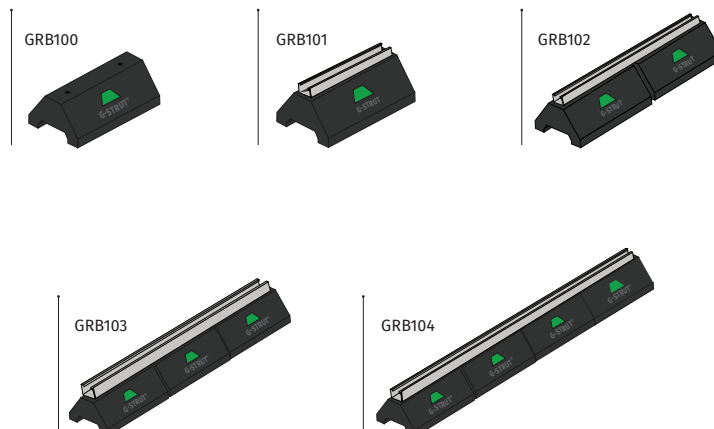

### STANDARD ROOFTOP BLOCK SUPPORT

With 13/16" x 1 5/8", 14 gauge (G134), pre-galvanized steel strut channel\*

\*(GRB100 is base only, no channel)

- Comes pre-assembled at factory
- 14 gauge, 13/16" pre-galvanized steel channel
- Uses standard strut fittings and clamps
- 100% recycled rubber block
- UV resistant materials
- Green reflector for high visibility and safety
- Innovative design inhibits floating and shifting
- Freeze and thaw resistant
- LEED certifiable product
- Vibration dampening
- Compatible with most rooftop materials