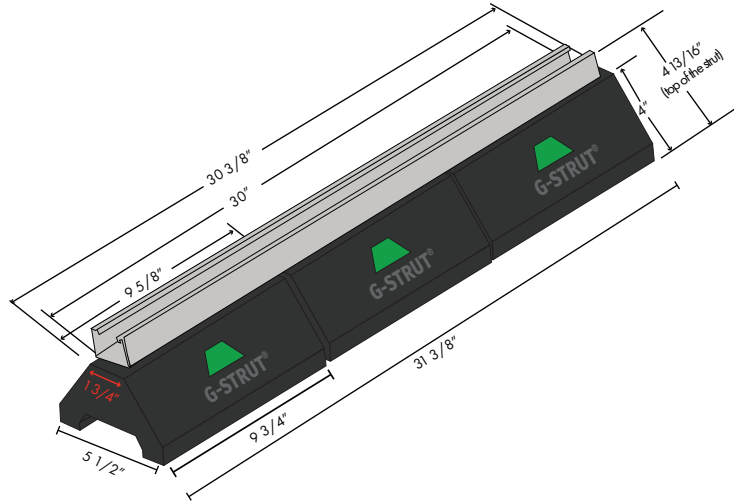

4100 13th St. SW, Canton, OH 44710
866-997-8788 (866-99STRUT)

gregorystrut.com

G-STRUT is a product of Gregory Strut

100 SERIES

GRB103

Environmentally friendly blocks. Made from 100% recycled tires.

ROOFTOP SUPPORT BLOCK WITH 30" STRUT

GRB103 FEATURES AND BENEFITS

Materials/finishes	100% recycled rubber base; 1 5/8" x 13/16" pre-galvanized strut (30")
Safety	Green reflector for high visibility and safety
Weight (lbs.)	15.9
Static load capacity (lbs.)	1,000
Ordering	100 pieces per skid
Notes	Available in all deeper strut profiles (see catalog for reference)

100 SERIES OVERVIEW

STANDARD ROOFTOP BLOCK SUPPORT

With 13/16" x 1 5/8", 14 gauge (G134), pre-galvanized steel strut channel*

*(GRB100 is base only, no channel)

- Comes pre-assembled at factory
- 14 gauge, 13/16" pre-galvanized steel channel
- Uses standard strut fittings and clamps
- 100% recycled rubber block
- UV resistant materials
- Green reflector for high visibility and safety
- Innovative design inhibits floating and shifting
- Freeze and thaw resistant
- LEED certifiable product
- Vibration dampening
- Compatible with most rooftop materials