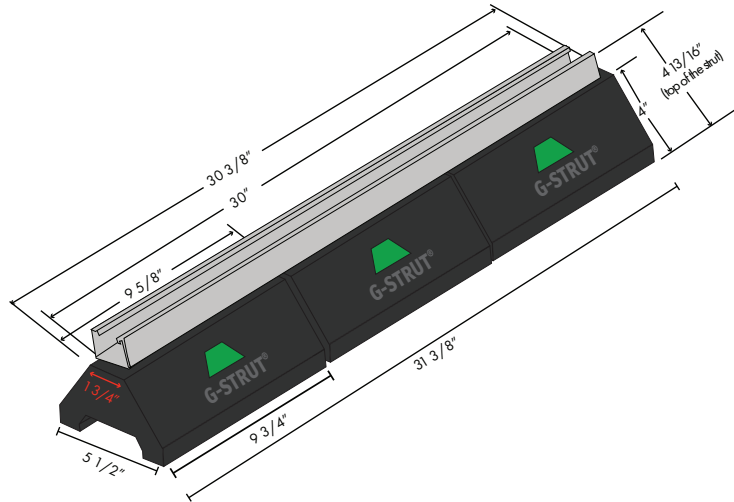

4100 13th St. SW, Canton, OH 44710  
866-997-8788 (866-99STRUT)

gregorystrut.com

G-STRUT is a product of Gregory Strut

100 SERIES

# GRB103

Environmentally friendly blocks. Made from 100% recycled tires.

ROOFTOP SUPPORT BLOCK WITH 30" STRUT

### GRB103 FEATURES AND BENEFITS

<b>Materials/finishes</b>	100% recycled rubber base; 1 5/8" x 13/16" pre-galvanized strut (30")
<b>Strut dimension</b>	13/16" standard
<b>Safety</b>	Green reflector for high visibility and safety
<b>Weight (lbs.)</b>	15.9
<b>Static load capacity (lbs.)</b>	1,000
<b>Ordering</b>	100 pieces per skid
<b>Notes</b>	Available in all deeper strut profiles (see catalog for reference)