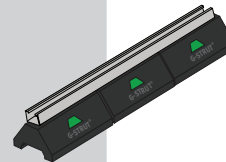

100 SERIES OVERVIEW

STANDARD ROOFTOP BLOCK SUPPORT

With 13/16" x 1 5/8", 14 gauge (G134), pre-galvanized steel strut channel*

*(GRB100 is base only, no channel)

- Comes pre-assembled at factory
- 14 gauge, 13/16" pre-galvanized steel channel
- Uses standard strut fittings and clamps
- 100% recycled rubber block
- UV resistant materials
- Green reflector for high visibility and safety
- Innovative design inhibits floating and shifting
- Freeze and thaw resistant
- LEED certifiable product
- Vibration dampening
- Compatible with most rooftop materials

GRB100	9.8" single base, no channel
---------------	------------------------------

GRB101	9.8" single base, with channel
---------------	--------------------------------

GRB102	20" system with 2 bases
---------------	-------------------------

GRB103	30" system with 3 bases
---------------	-------------------------

GRB104	40" system with 4 bases
---------------	-------------------------