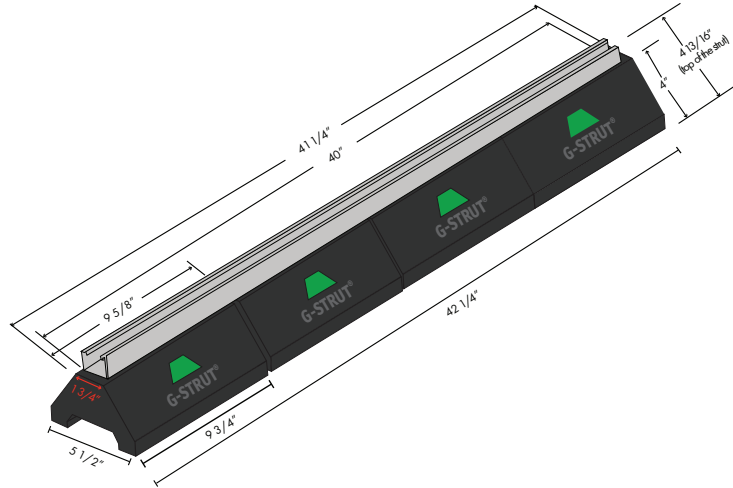

4100 13th St. SW, Canton, OH 44710
866-997-8788 (866-99STRUT)

gregorystrut.com

G-STRUT is a product of Gregory Strut

100 SERIES

GRB104

ROOFTOP SUPPORT BLOCK WITH 40" STRUT

Environmentally friendly blocks. Made from 100% recycled tires.

GRB104 FEATURES AND BENEFITS

Materials/finishes	100% recycled rubber base; 1 5/8" x 13/16" pre-galvanized strut (40")
Safety	Green reflector for high visibility and safety
Weight (lbs.)	21.2
Static load capacity (lbs.)	1,000
Ordering	74 pieces per skid
Notes	Available in all deeper strut profiles (see catalog for reference)

100 SERIES OVERVIEW

STANDARD ROOFTOP BLOCK SUPPORT

With 13/16" x 1 5/8", 14 gauge (G134), pre-galvanized steel strut channel*

*(GRB100 is base only, no channel)

- Comes pre-assembled at factory
- 14 gauge, 13/16" pre-galvanized steel channel
- Uses standard strut fittings and clamps
- 100% recycled rubber block
- UV resistant materials
- Green reflector for high visibility and safety
- Innovative design inhibits floating and shifting
- Freeze and thaw resistant
- LEED certifiable product
- Vibration dampening
- Compatible with most rooftop materials