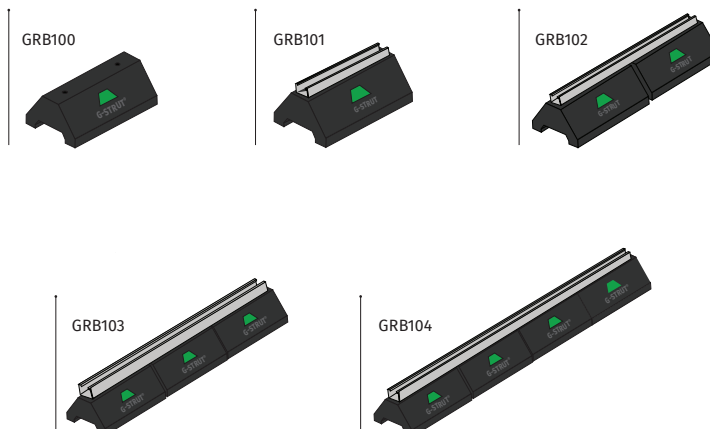

GRB104 FEATURES AND BENEFITS

Materials/finishes	100% recycled rubber base; 1 5/8" x 13/16" pre-galvanized strut (40")
Safety	Green reflector for high visibility and safety
Weight (lbs.)	21.2
Static load capacity (lbs.)	1,000
Ordering	74 pieces per skid
Notes	Available in all deeper strut profiles (see catalog for reference)

100 SERIES OVERVIEW

STANDARD ROOFTOP BLOCK SUPPORT

With 13/16" x 1 5/8", 14 gauge (G134), pre-galvanized steel strut channel*

*(GRB100 is base only, no channel)

- Comes pre-assembled at factory
- 14 gauge, 13/16" pre-galvanized steel channel
- Uses standard strut fittings and clamps
- 100% recycled rubber block
- UV resistant materials
- Green reflector for high visibility and safety
- Innovative design inhibits floating and shifting
- Freeze and thaw resistant
- LEED certifiable product
- Vibration dampening
- Compatible with most rooftop materials