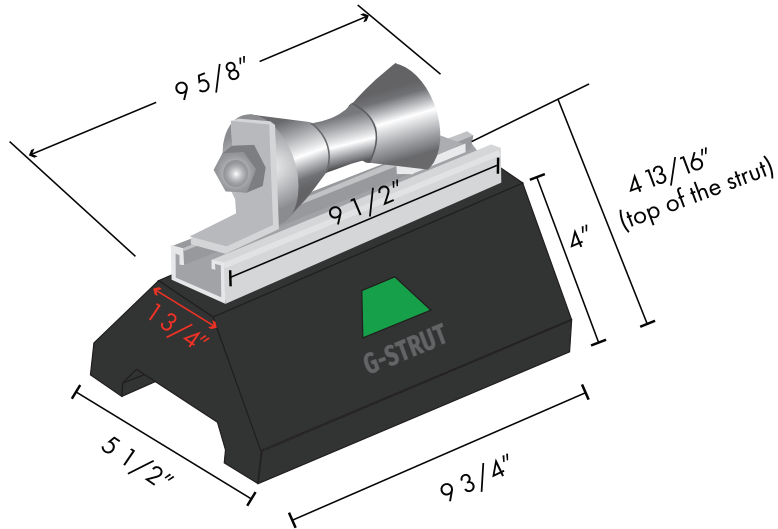

4100 13th St. SW, Canton, OH 44710
866-997-8788 (866-99STRUT)

gregorystrut.com

G-STRUT is a product of Gregory Strut

300 SERIES

GRB300

ROLLER STAND BLOCK

Environmentally friendly blocks. Made from 100% recycled tires.

GRB300 FEATURES AND BENEFITS

Materials/finishes	100% recycled rubber base
Strut dimension	13/16" standard
Safety	Green reflector for high visibility and safety
Weight (lbs.)	5-10
Static load capacity (lbs.)	500
Ordering	300-400 pieces per skid

300 SERIES OVERVIEW

- Comes pre-assembled at factory
- 14 gauge, 13/16" pre-galvanized steel channel
- Uses standard strut fittings and clamps
- 100% recycled rubber block
- UV resistant materials
- Green reflector for high visibility and safety
- Innovative design inhibits floating and shifting
- Freeze and thaw resistant
- LEED certifiable product
- Vibration dampening
- Compatible with most rooftop materials
- Available in sizes 1" - 6"