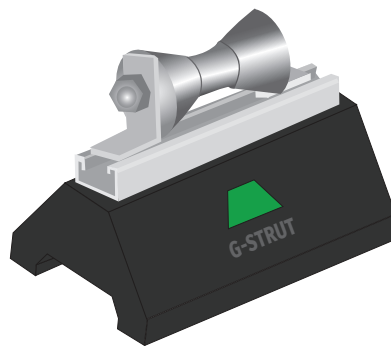

4100 13th St. SW, Canton, OH 44710
866-997-8788 (866-99STRUT)

gregorystrut.com

G-STRUT is a product of Gregory Strut

300 SERIES

Environmentally
friendly blocks.
Made from 100%
recycled tires.

300 SERIES OVERVIEW

- Comes pre-assembled at factory
- 14 gauge, 13/16" pre-galvanized steel channel
- Uses standard strut fittings and clamps
- 100% recycled rubber block
- UV resistant materials
- Green reflector for high visibility and safety
- Innovative design inhibits floating and shifting
- Freeze and thaw resistant
- LEED certifiable product
- Vibration dampening
- Compatible with most rooftop materials
- Available in sizes 1" - 6"

GRB300 SERIES