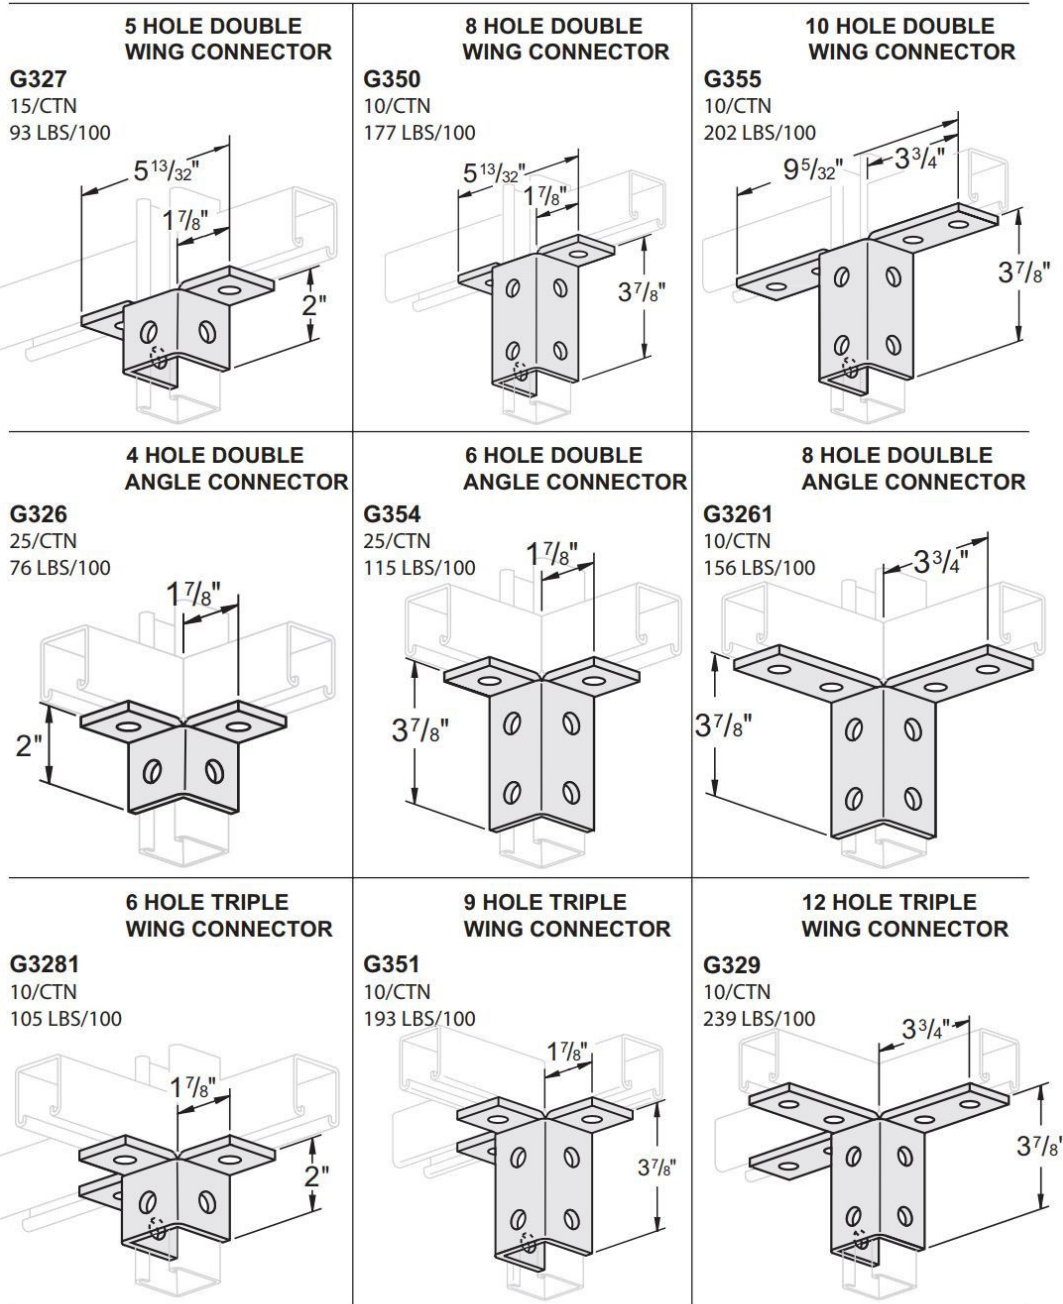

G-STRUT 4100 13th Street SW, Canton OH 44710

Phone: 866.997.8788 – Fax: 330.477.0626

www.gregorystrut.com

G327, G350, G355, G326, G354, G3261, G3281, G351, G329

Wing Fittings

* MATERIAL IS 1-5/8" WIDE x 1/4" THICK UNLESS SPECIFIED • HOLES ARE 9/16" DIAMETER UNLESS SPECIFIED *