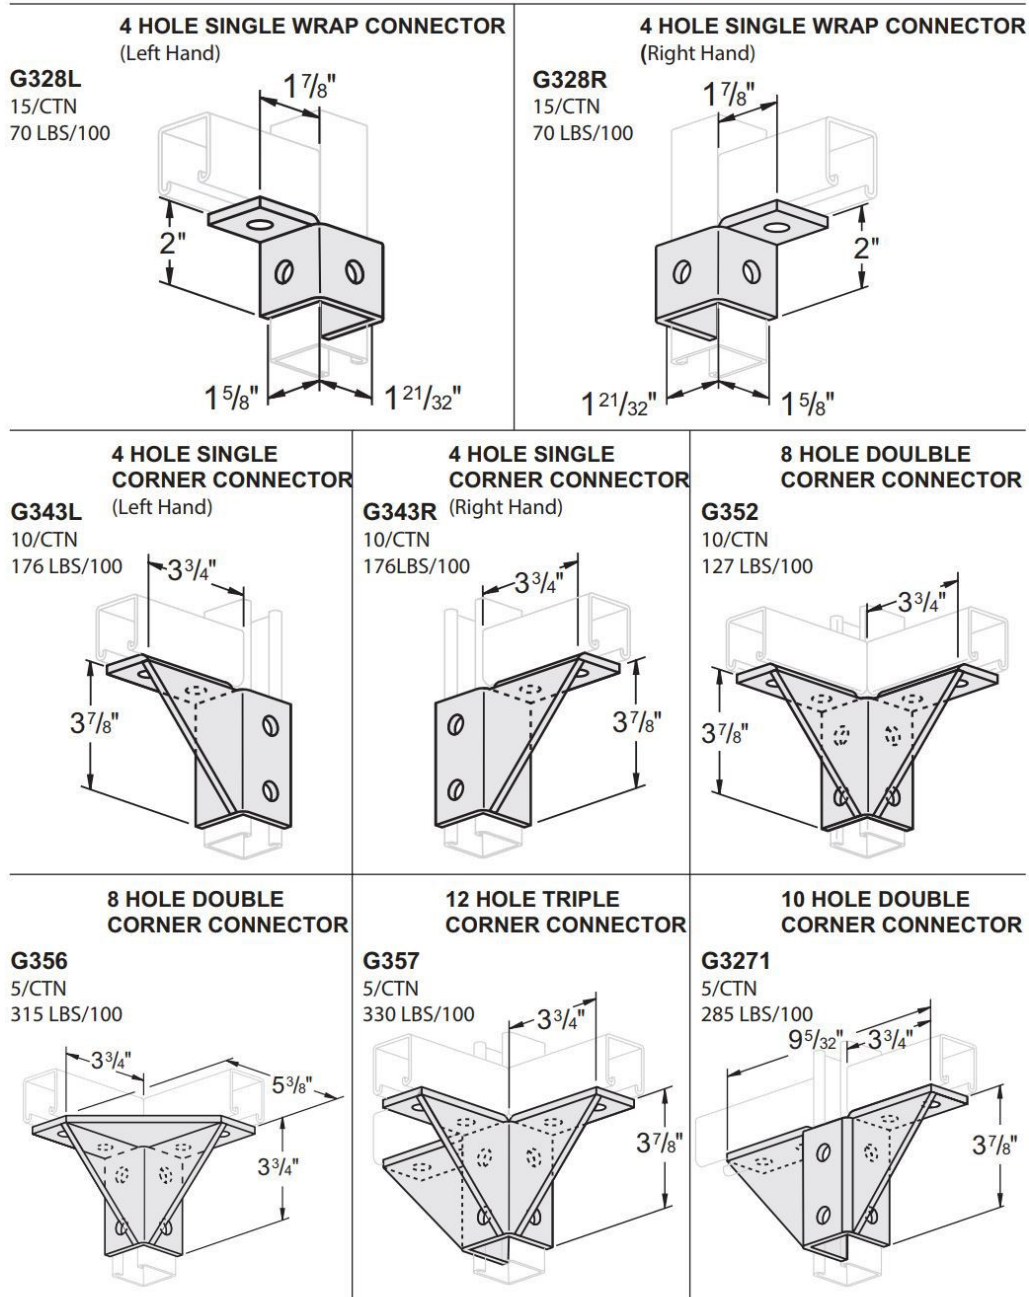

G-STRUT 4100 13th Street SW, Canton OH 44710

Phone: 866.997.8788 – Fax: 330.477.0626

www.gregorystrut.com

G328L, G328R, G343L, G343R, G352, G356, G357, G3271

Wing Fittings

* MATERIAL IS 1-5/8" WIDE x 1/4" THICK UNLESS SPECIFIED • HOLES ARE 9/16" DIAMETER UNLESS SPECIFIED *